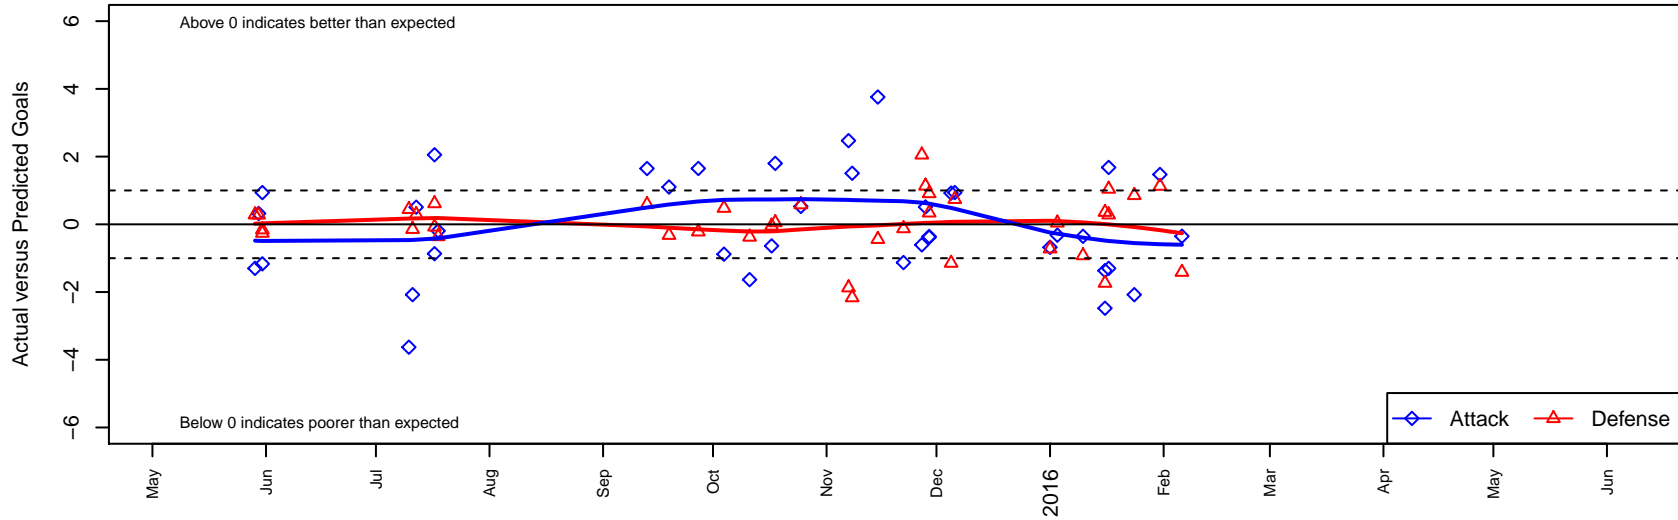

## Seattle United Copa B97

Seattle United  
 Seattle, WA  
 B97 total strength=1860  
 attack=35.88 defense=43.19  
 fall league = RCL B96 Div 1  
 notes= Mitalas 2015

alt names used:  
 Seattle United B97 Copa A  
 SEATTLE UNITED B97 COPA (WA)  
 Seattle United B97 Copa A  
 Seattle United B97 Copa

Venues played:  
 2014 Showcase of Champions U17 Red  
 2015 Nike Crossfire Challenge Super Group U'  
 2015 Davis Legacy College Showcase Premier  
 2015 RCL B96 Div 1  
 2015 Surf College Showcase Moonlight Showc  
 2015 FWRL B97  
 2015 WYS Championship B97  
 2015 Portland Winter Showcase U18

**Seattle United Copa B97**  
 Dots are actual minus expected GF (blue circles) and GA (red triangles).  
 Blue line is smoothed change in attack strength. Red is smoothed change in defense strength.

**attack and defense variance (black dot)  
relative to other teams  
and top 10 in region**