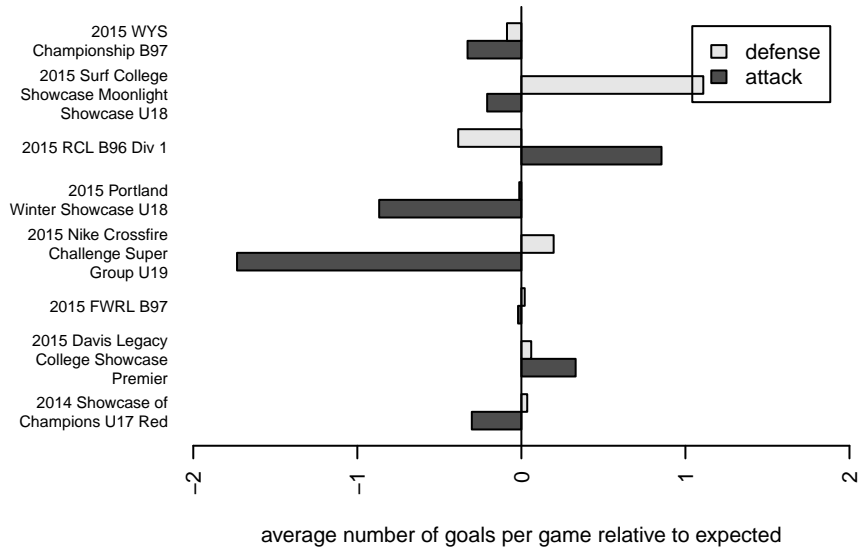

Performance relative to 13 month average