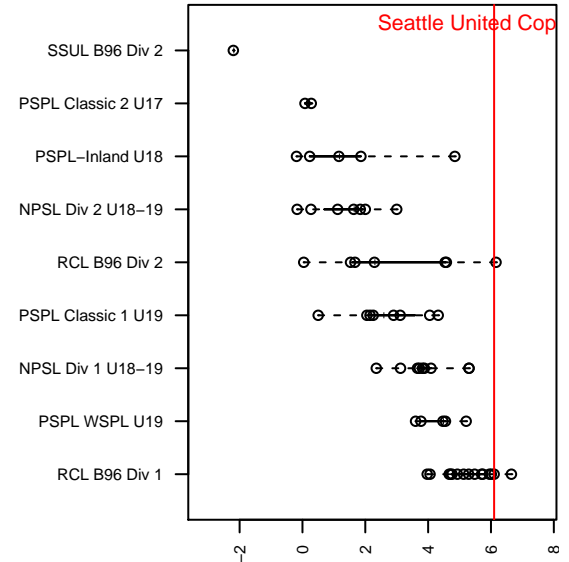

**attack and defense rating
relative to others at age
and all opponents in last 13 months**